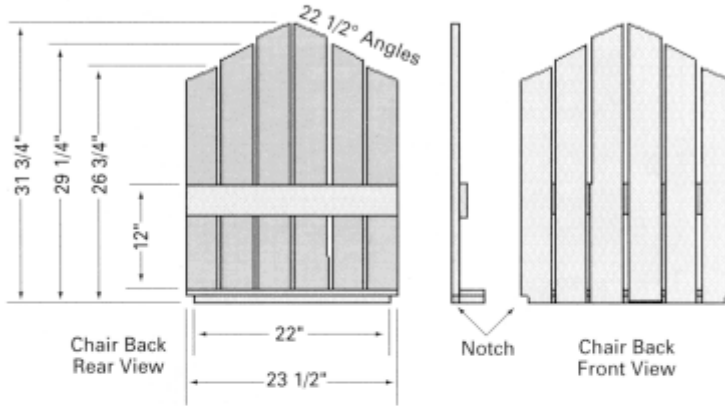

CHATAHOOCHEE CHAIR

Chattahoochee Chair

Lumber

- ▲ (7) 1" x 4" - 8' [4' waste]
- or
- ▲ (5) 1" x 4" - 8' and
- ▲ (1) 1" x 4" - 12' [4' waste]

Hardware as required

Chair Back Variations